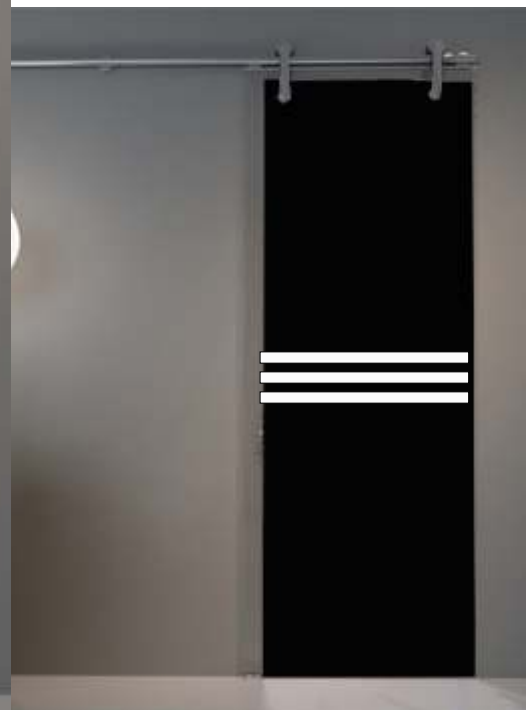

Lineas horizontales