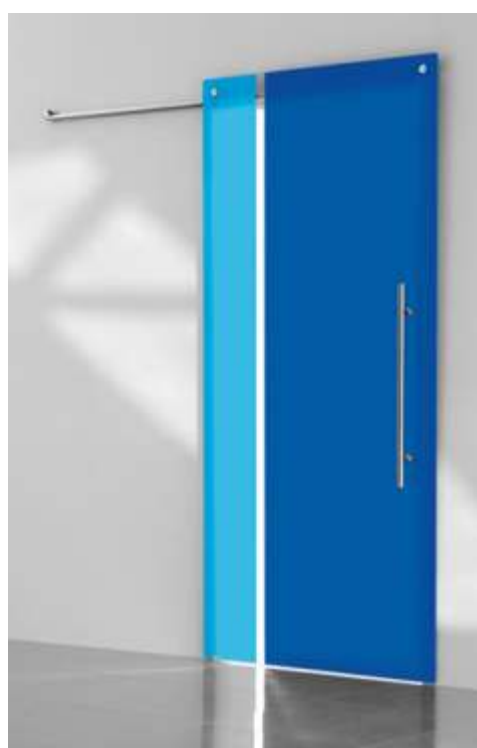

# Gama Dual-color

**mouk**  
colour & image glass panel system

rosa- lila horizontal

rosa - lila vertical

azul cielo - azul horizontal

azul cielo - azul horizontal