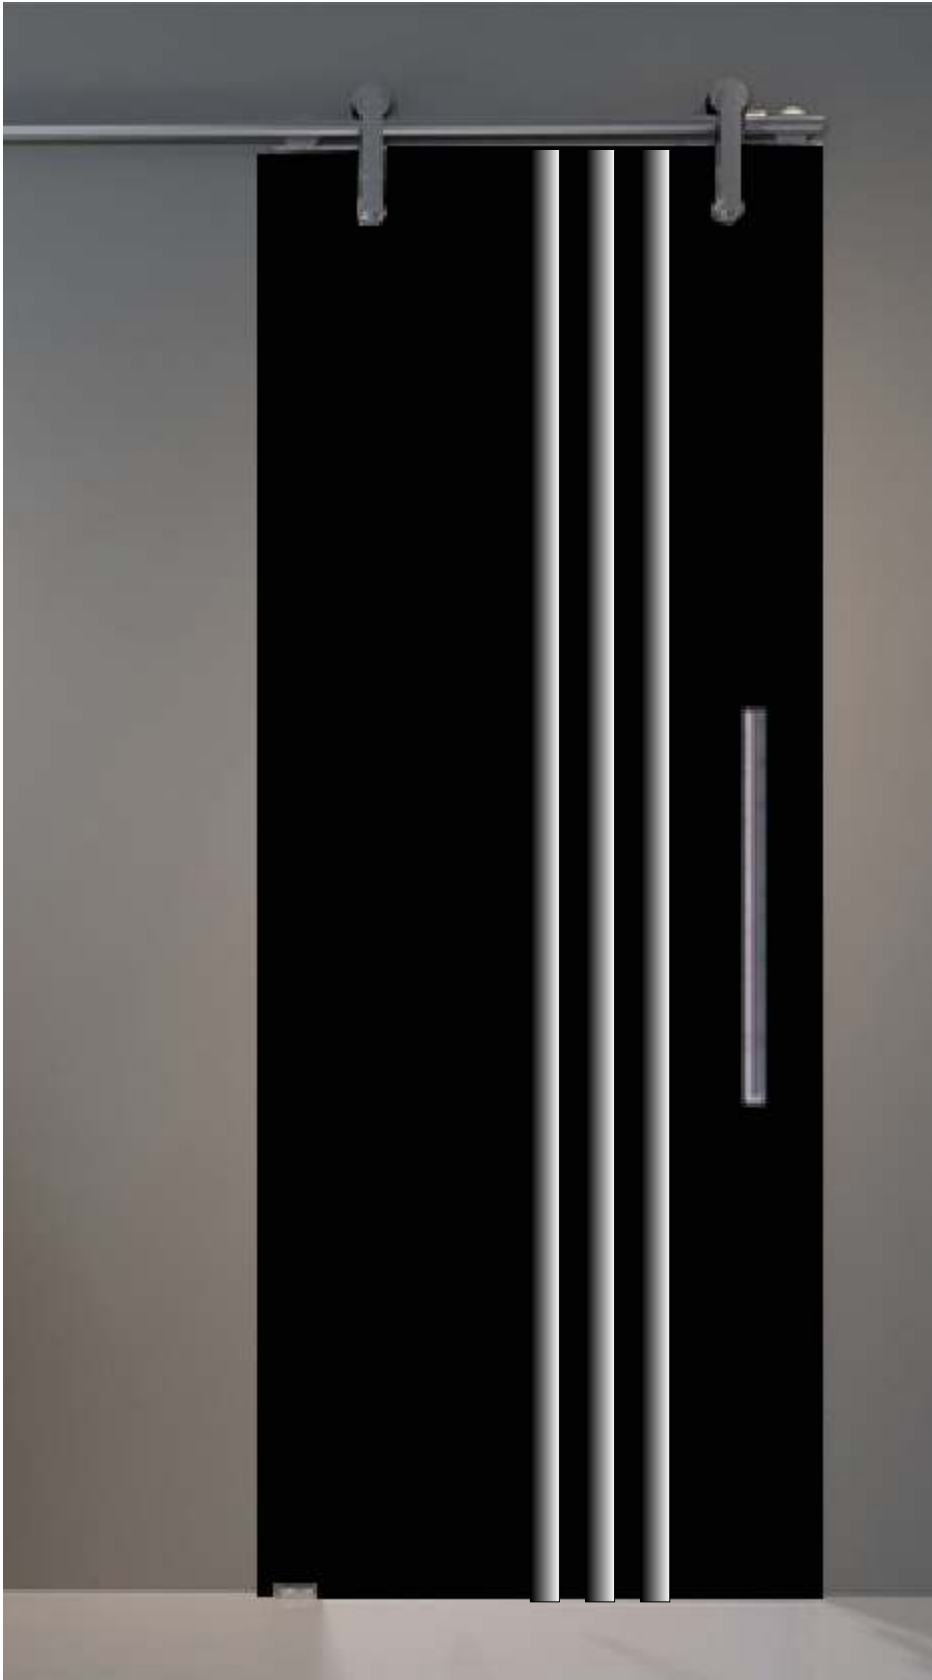

Gama Design

Lineas verticales